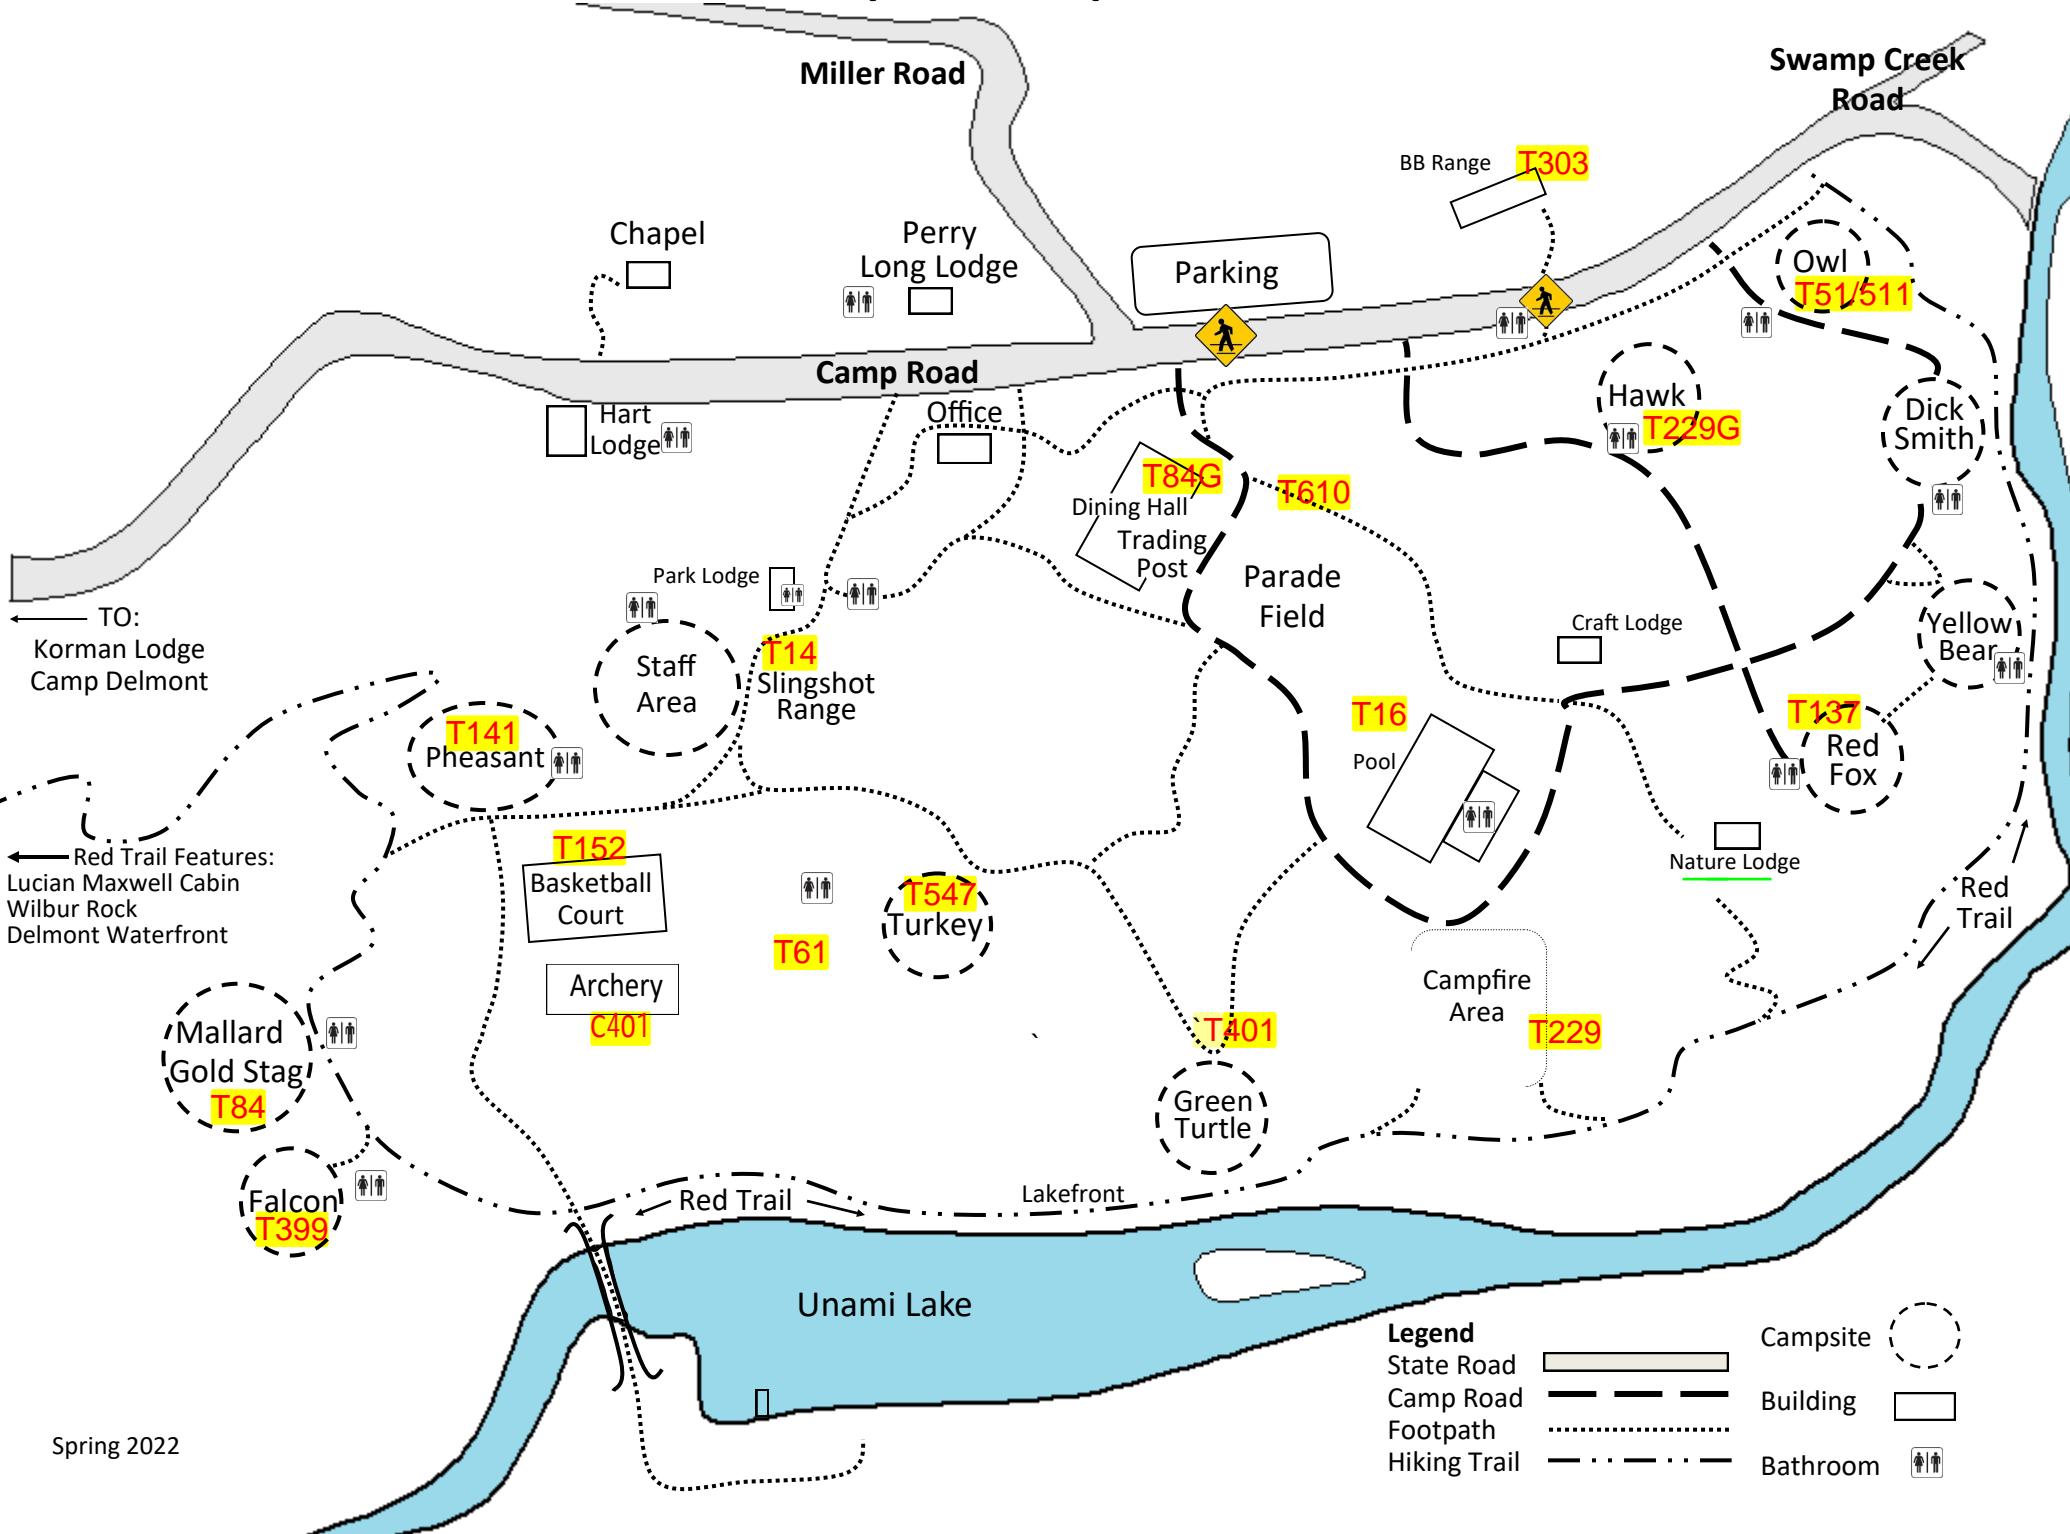

Camp Hart Map

TO:
Korman Lodge
Camp Delmont

Red Trail Features:
Lucian Maxwell Cabin
Wilbur Rock
Delmont Waterfront

Legend

State Road		Campsite	
Camp Road		Building	
Footpath		Bathroom	
Hiking Trail			